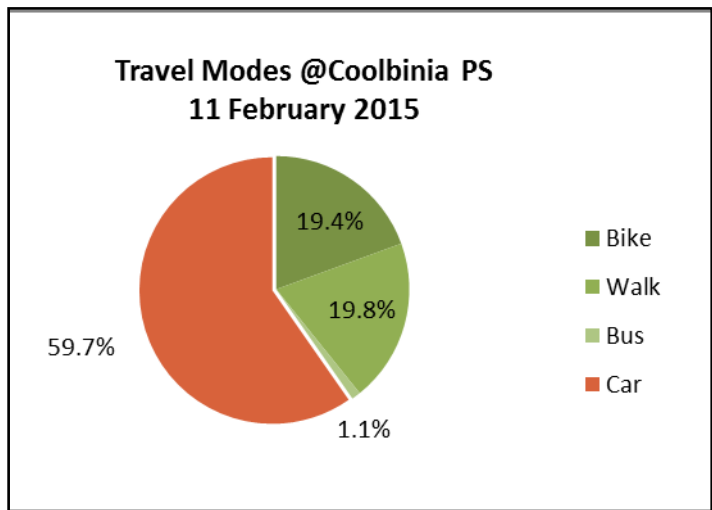

Active travel results

Coolbinia Primary School

11 February 2015 – Baseline data

Transport mode	Total	%
Cycle	54	19%
Walk	55	20%
Bus, train, other	3	1%
Car	166	60%

TravelSmart to School at Department of Transport