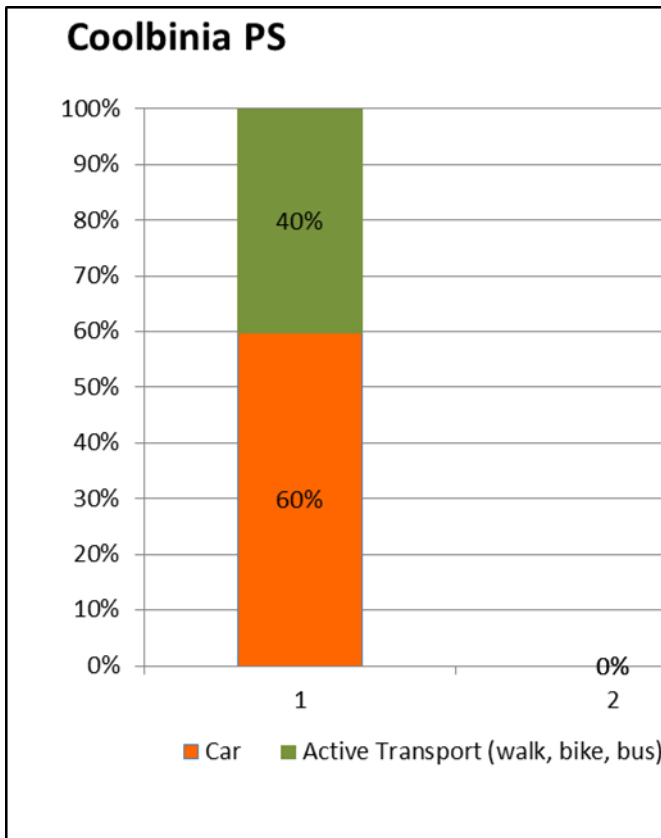

Active travel results

Coolbinia Primary School

11 February 2015 – Baseline data

Transport mode	Total	%
Cycle	54	19%
Walk	55	20%
Bus, train, other	3	1%
Car	166	60%

TravelSmart to School at Department of Transport